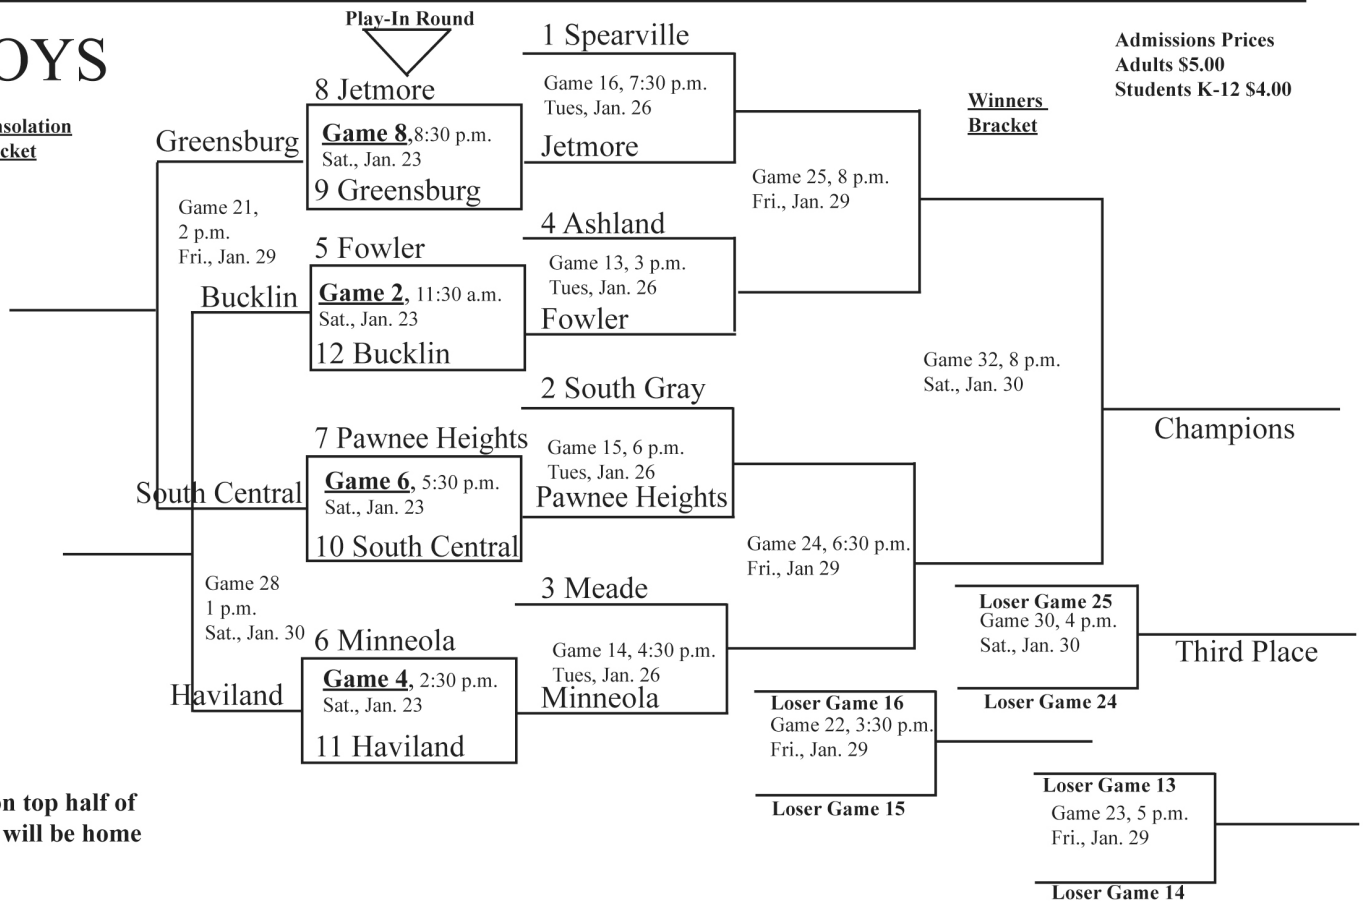

Southern Plains - Iroquois League Basketball Tournament

Jan. 23, 25, 26, 28, 29, 30th, 2010

Play-In Round

GIRLS

Admissions Prices
Adults \$5.00
Students K-12 \$4.00

Consolation Bracket

Teams on top half of bracket will be home team.

BOYS

Admissions Prices
Adults \$5.00
Students K-12 \$4.00

Consolation Bracket

Teams on top half of bracket will be home team.