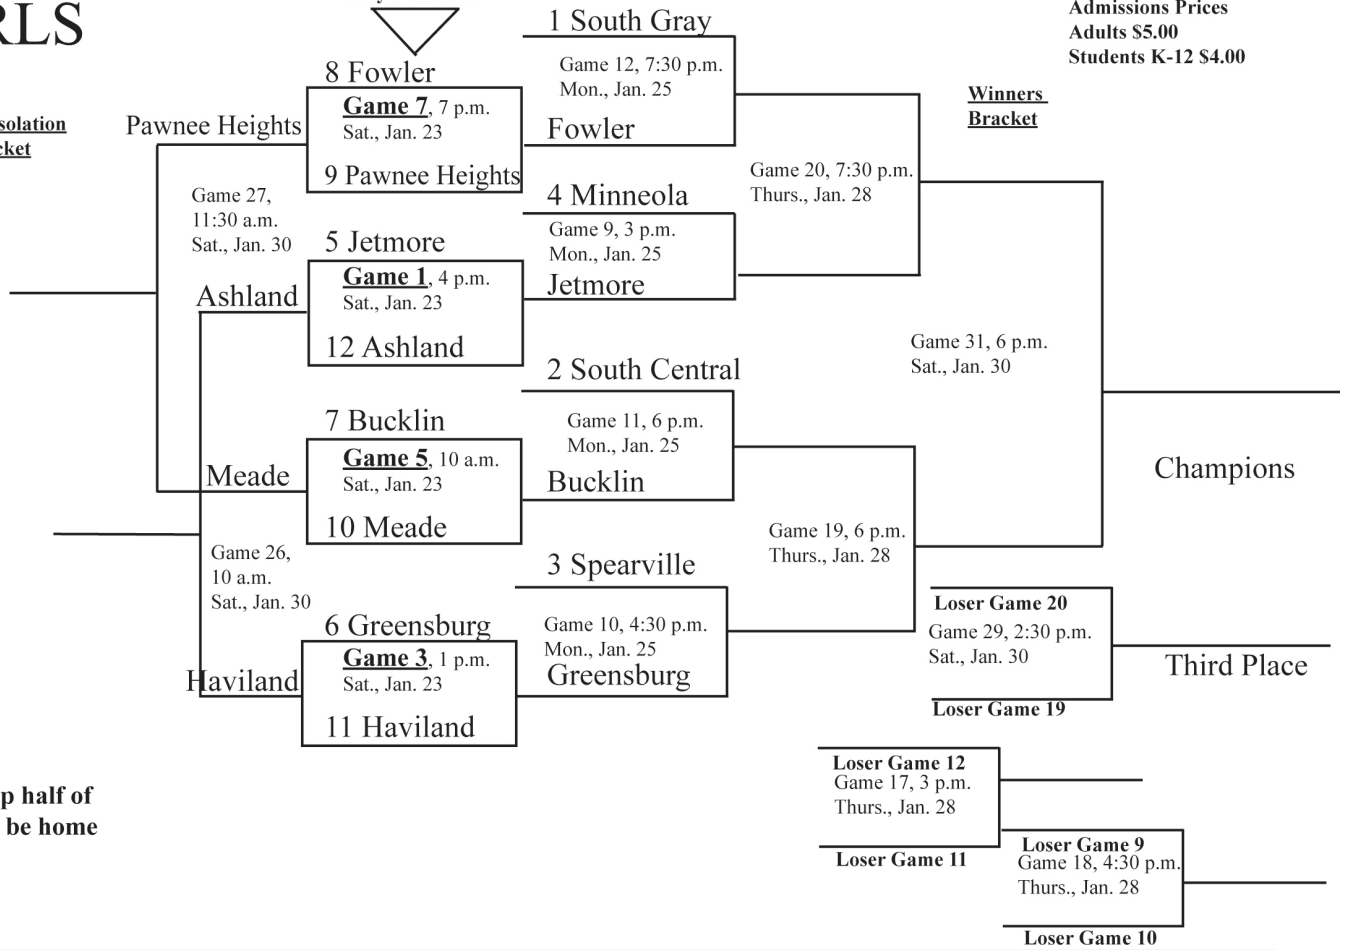

Southern Plains - Iroquois League Basketball Tournament

Jan. 23, 25, 26, 28, 29, 30th, 2010

Play-In Round

GIRLS

Admissions Prices
Adults \$5.00
Students K-12 \$4.00

Consolation Bracket

Teams on top half of bracket will be home team.

BOYS

Admissions Prices
Adults \$5.00
Students K-12 \$4.00

Consolation Bracket

Teams on top half of bracket will be home team.